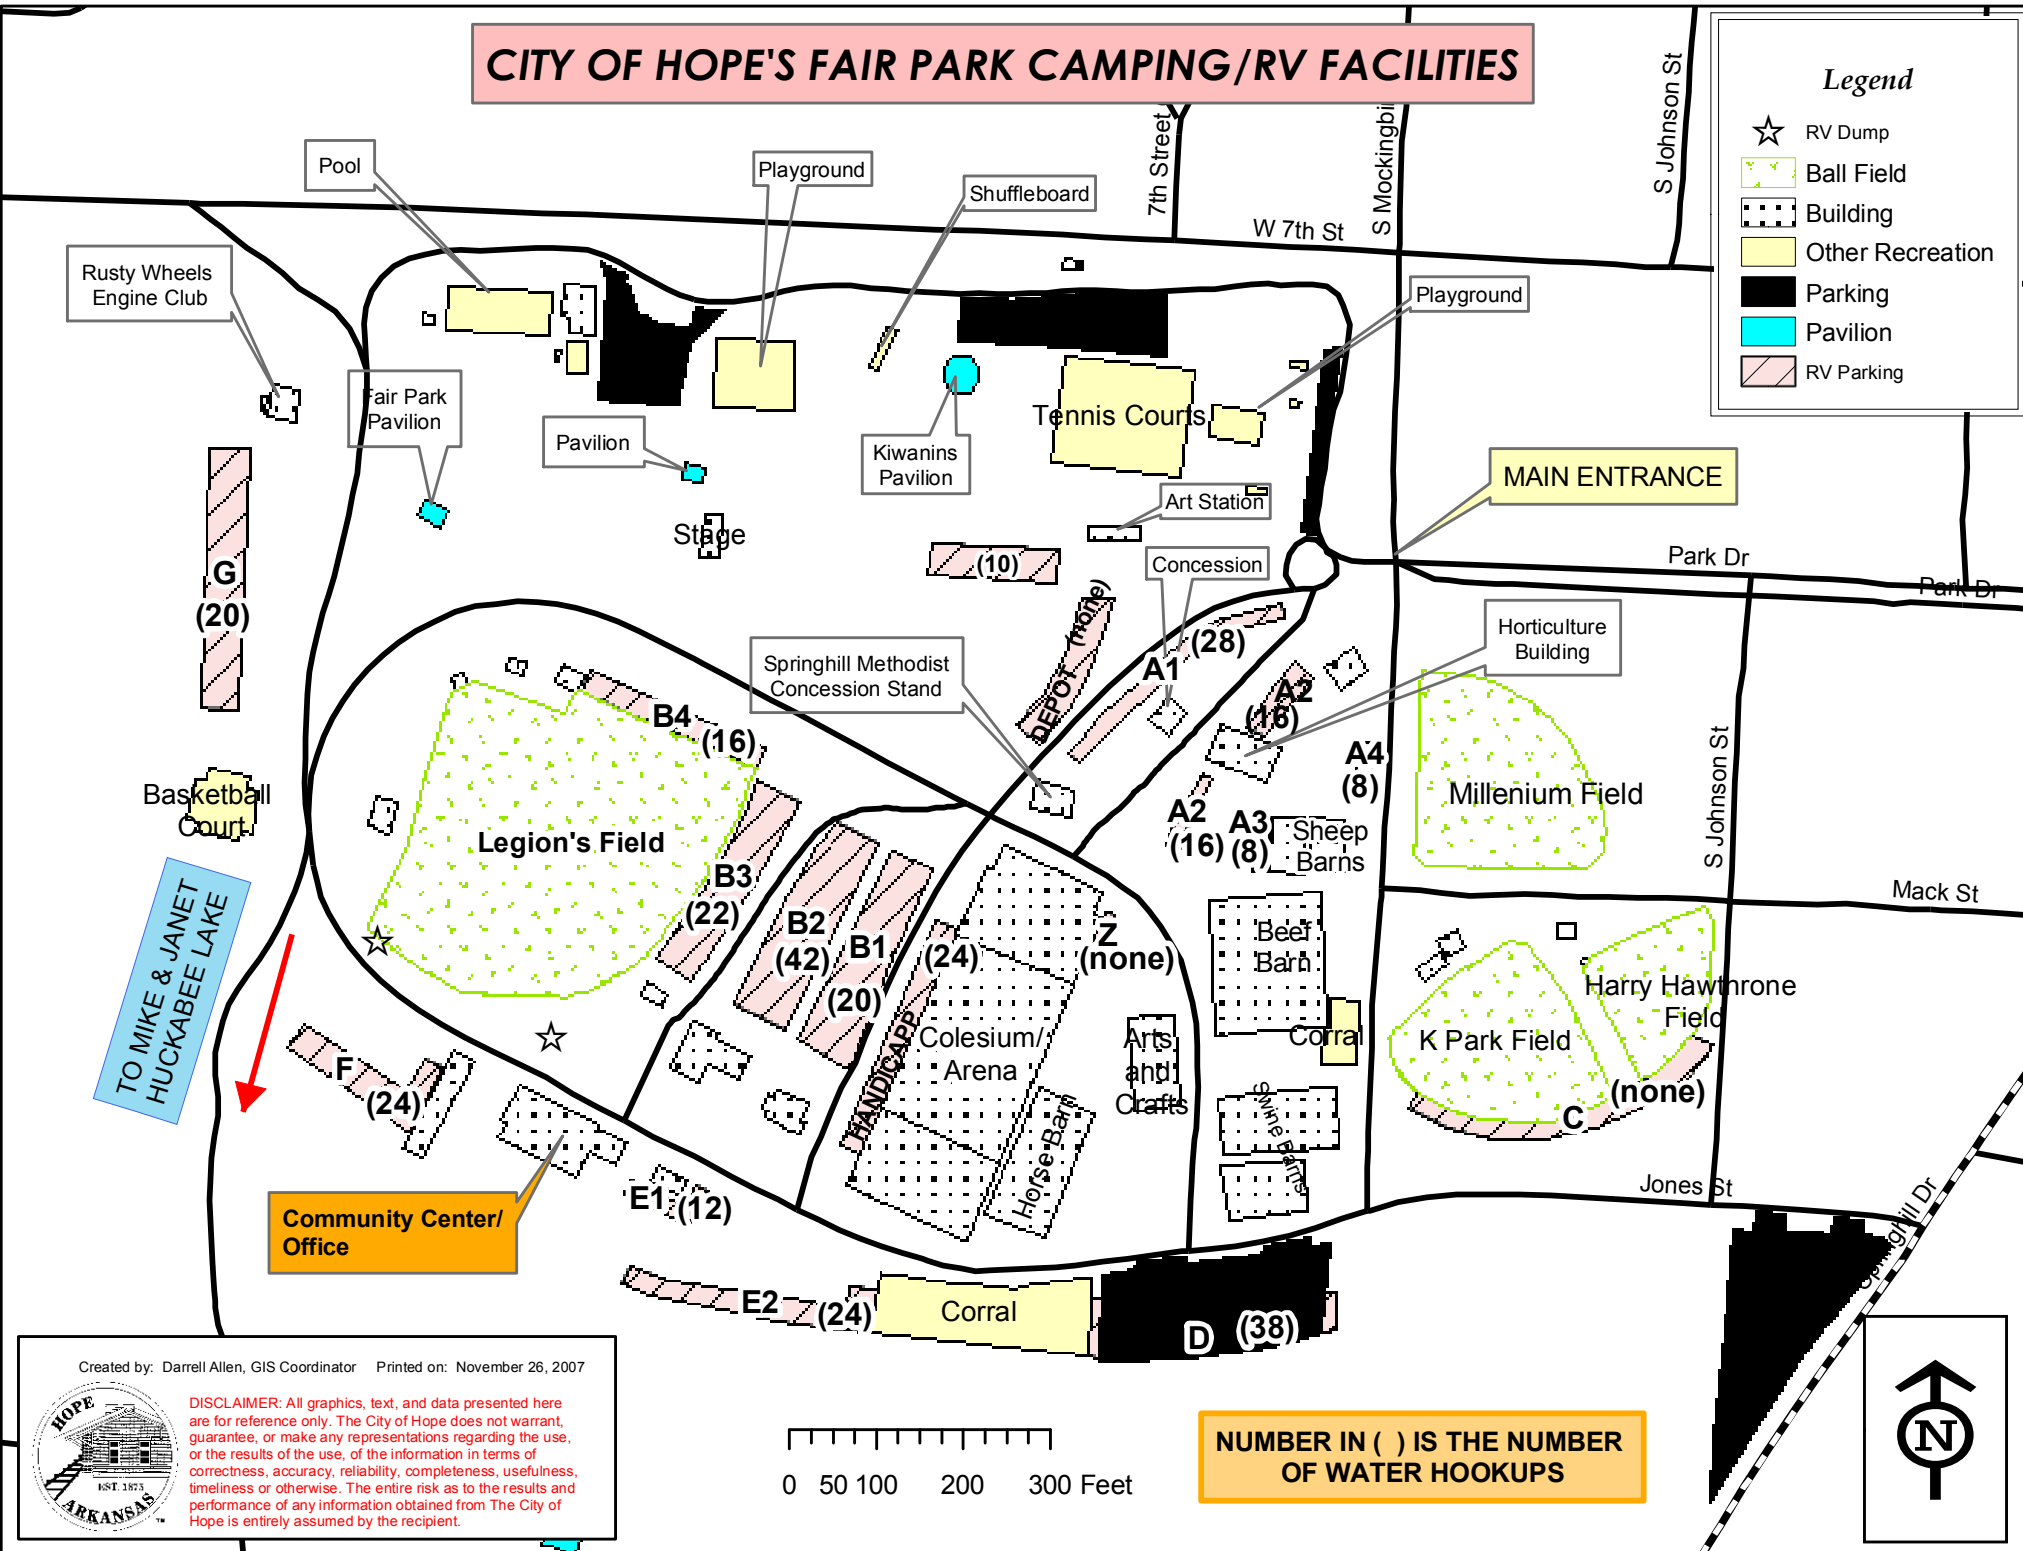

CITY OF HOPE'S FAIR PARK CAMPING/RV FACILITIES

Legend	
☆	RV Dump
▨ (dotted)	Ball Field
▨ (dotted)	Building
▨ (yellow)	Other Recreation
▨ (black)	Parking
▨ (cyan)	Pavilion
▨ (hatched)	RV Parking

Created by: Darrell Allen, GIS Coordinator Printed on: November 26, 2007

NUMBER IN () IS THE NUMBER OF WATER HOOKUPS