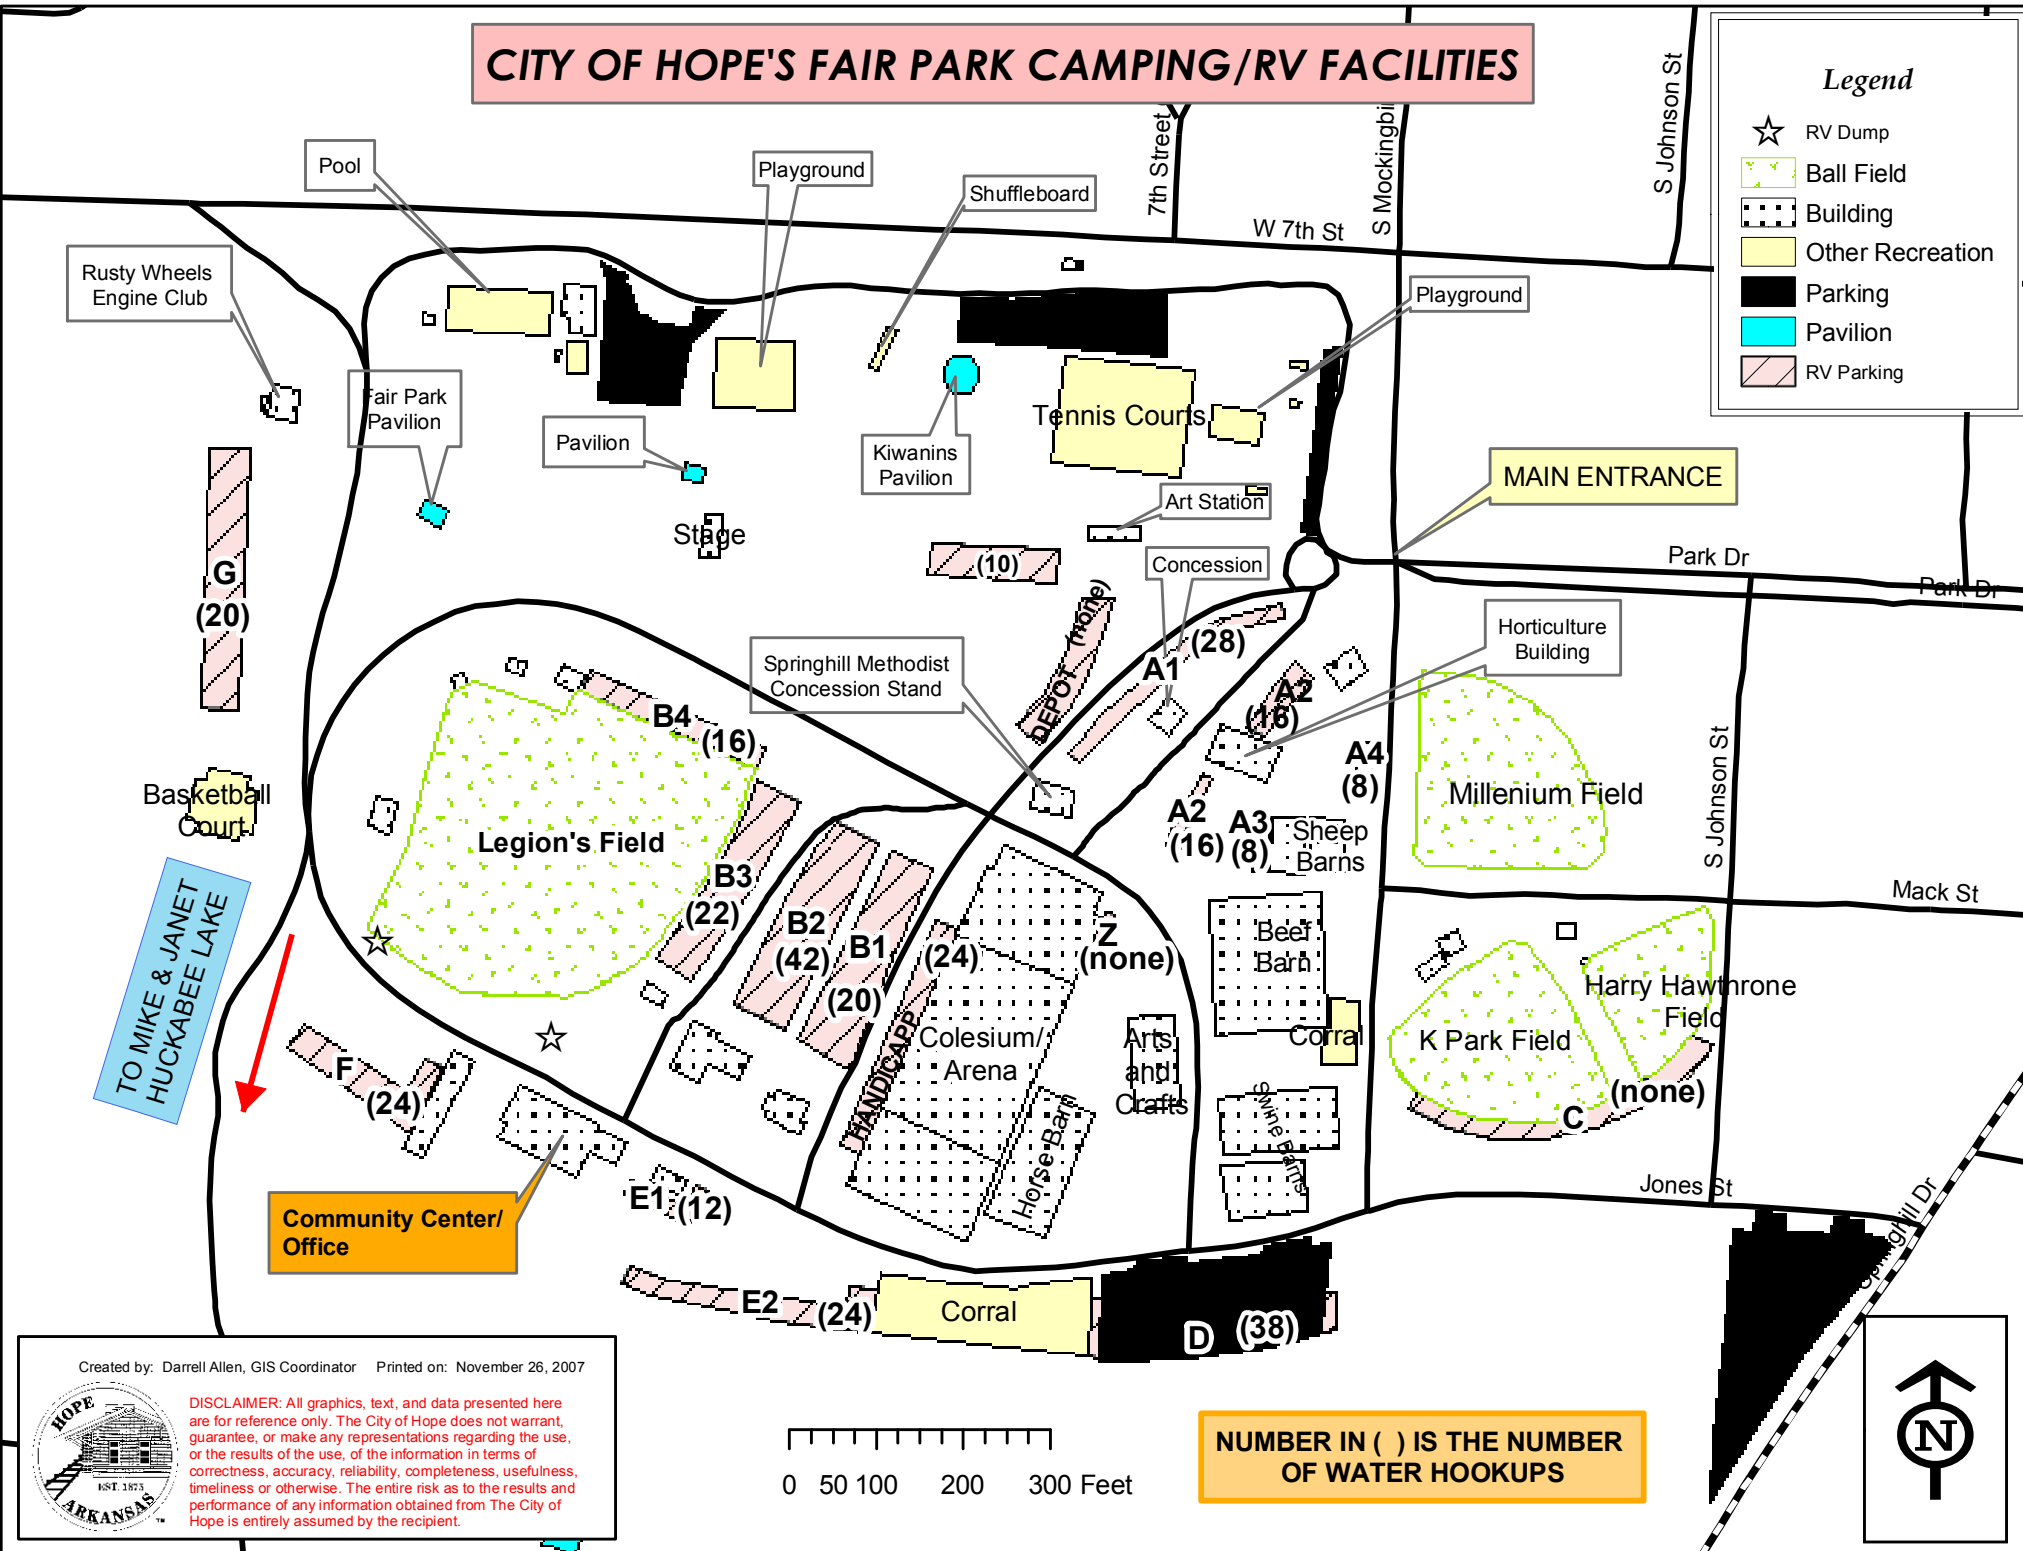

CITY OF HOPE'S FAIR PARK CAMPING/RV FACILITIES

Legend	
☆	RV Dump
⬡ (dotted green)	Ball Field
⬡ (dotted black)	Building
⬡ (yellow)	Other Recreation
⬡ (black)	Parking
⬡ (cyan)	Pavilion
⬡ (hatched)	RV Parking

Created by: Darrell Allen, GIS Coordinator Printed on: November 26, 2007

DISCLAIMER: All graphics, text, and data presented here are for reference only. The City of Hope does not warrant, guarantee, or make any representations regarding the use, or the results of the use, of the information in terms of correctness, accuracy, reliability, completeness, usefulness, timeliness or otherwise. The entire risk as to the results and performance of any information obtained from The City of Hope is entirely assumed by the recipient.

NUMBER IN () IS THE NUMBER OF WATER HOOKUPS