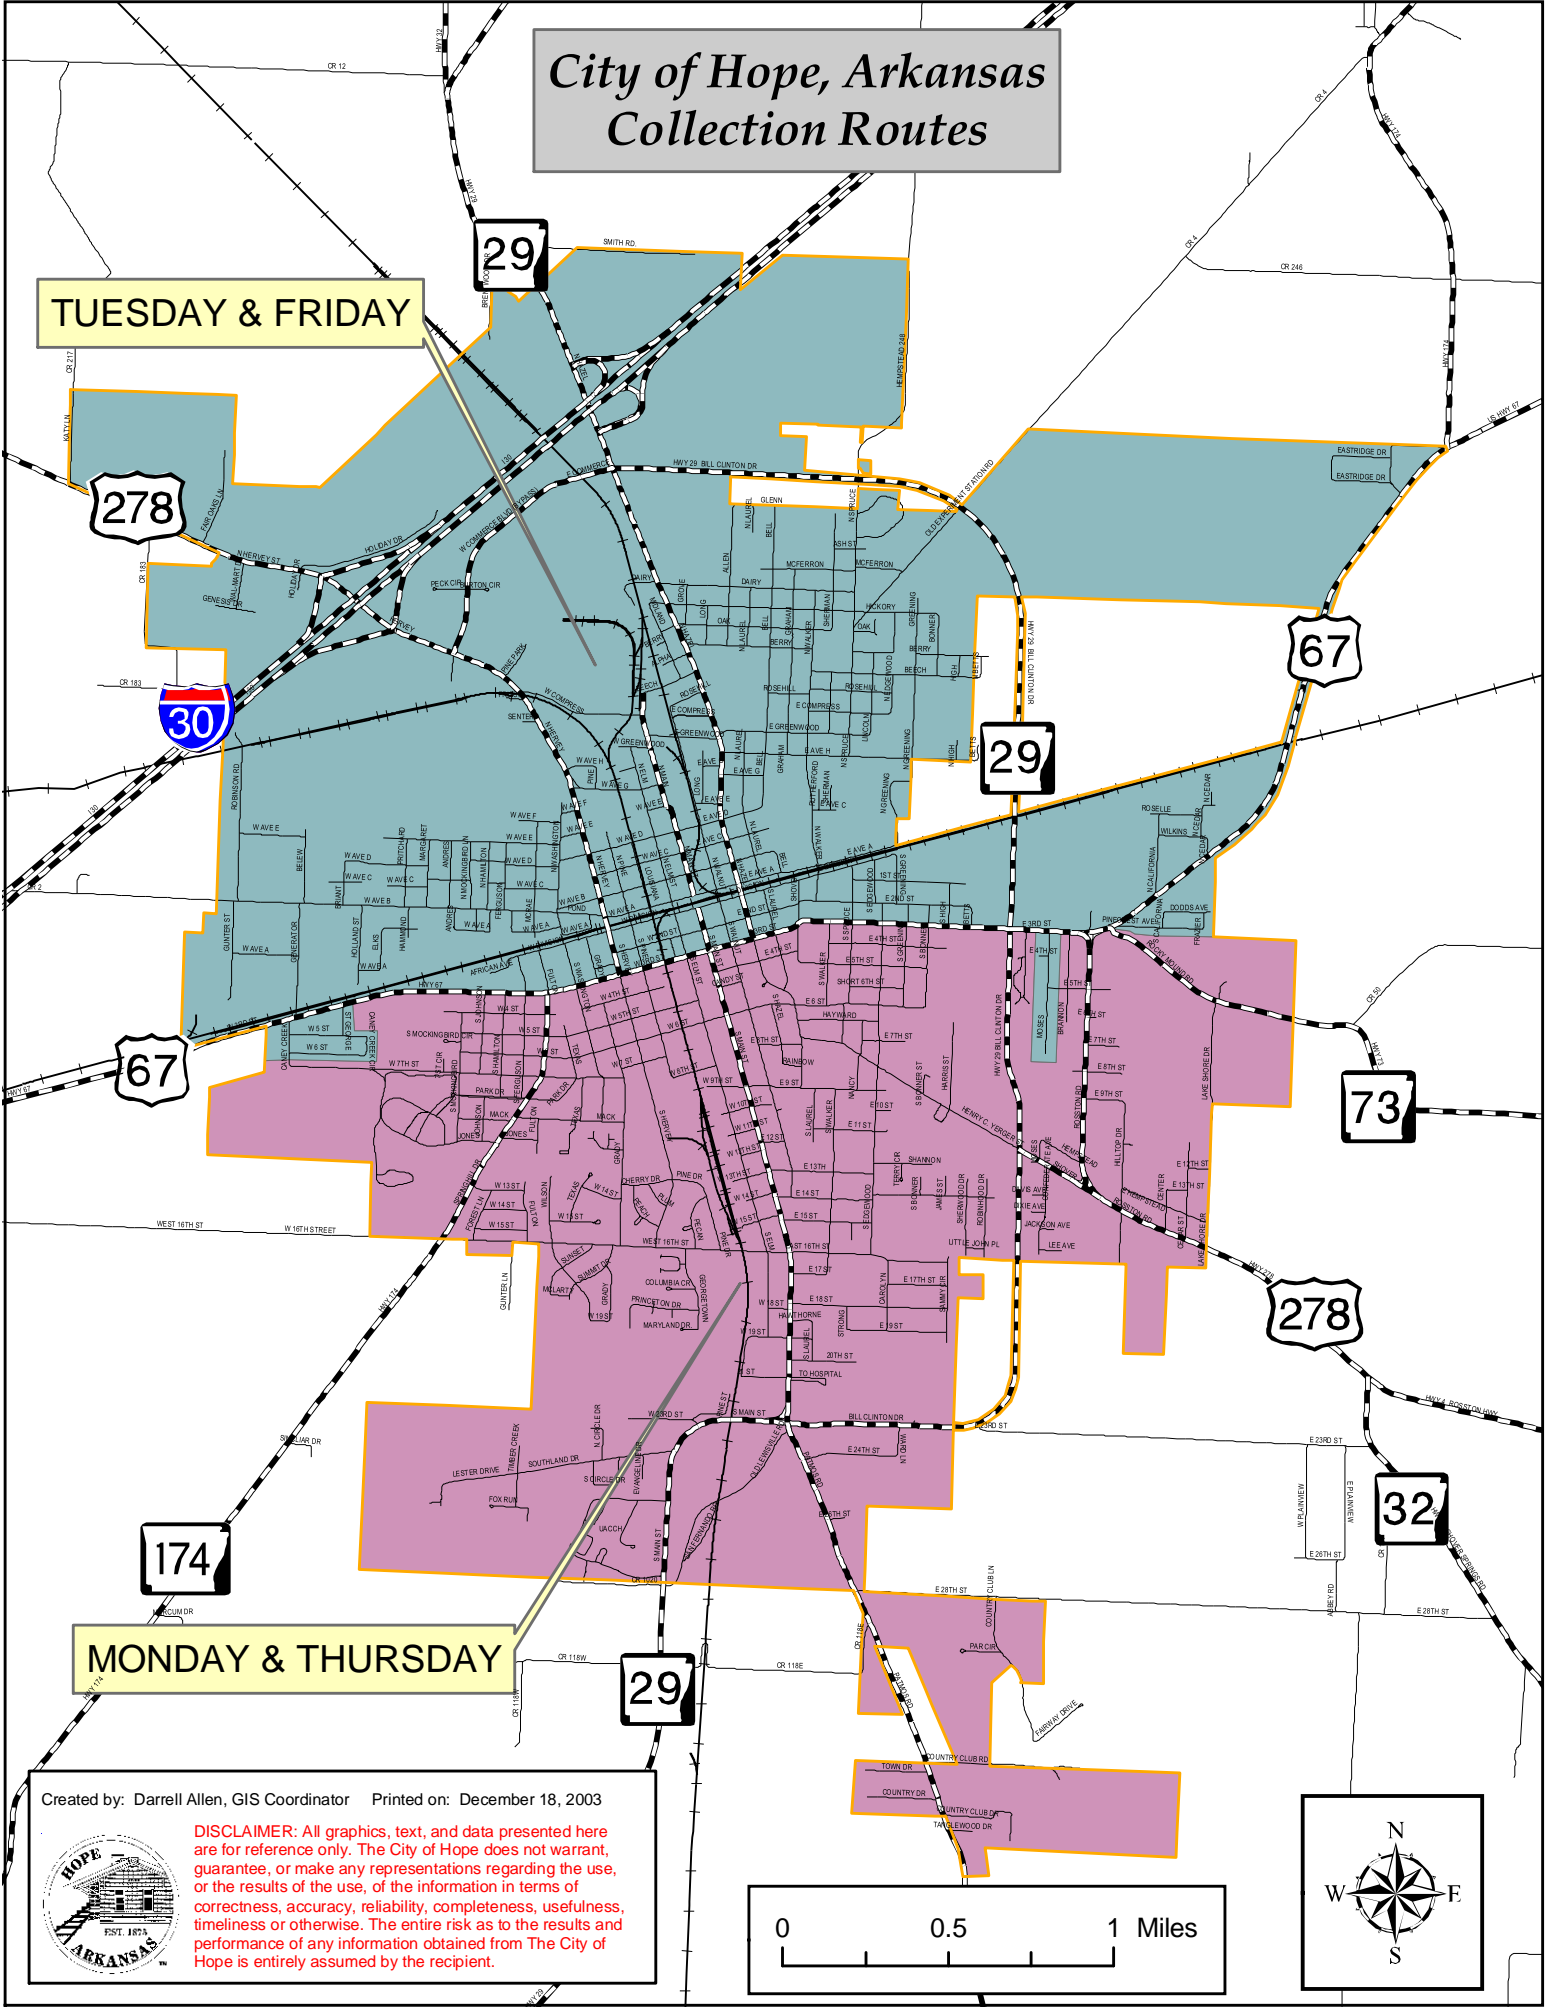

City of Hope, Arkansas Collection Routes

TUESDAY & FRIDAY

MONDAY & THURSDAY

Created by: Darrell Allen, GIS Coordinator Printed on: December 18, 2003

DISCLAIMER: All graphics, text, and data presented here are for reference only. The City of Hope does not warrant, guarantee, or make any representations regarding the use, or the results of the use, of the information in terms of correctness, accuracy, reliability, completeness, usefulness, timeliness or otherwise. The entire risk as to the results and performance of any information obtained from The City of Hope is entirely assumed by the recipient.