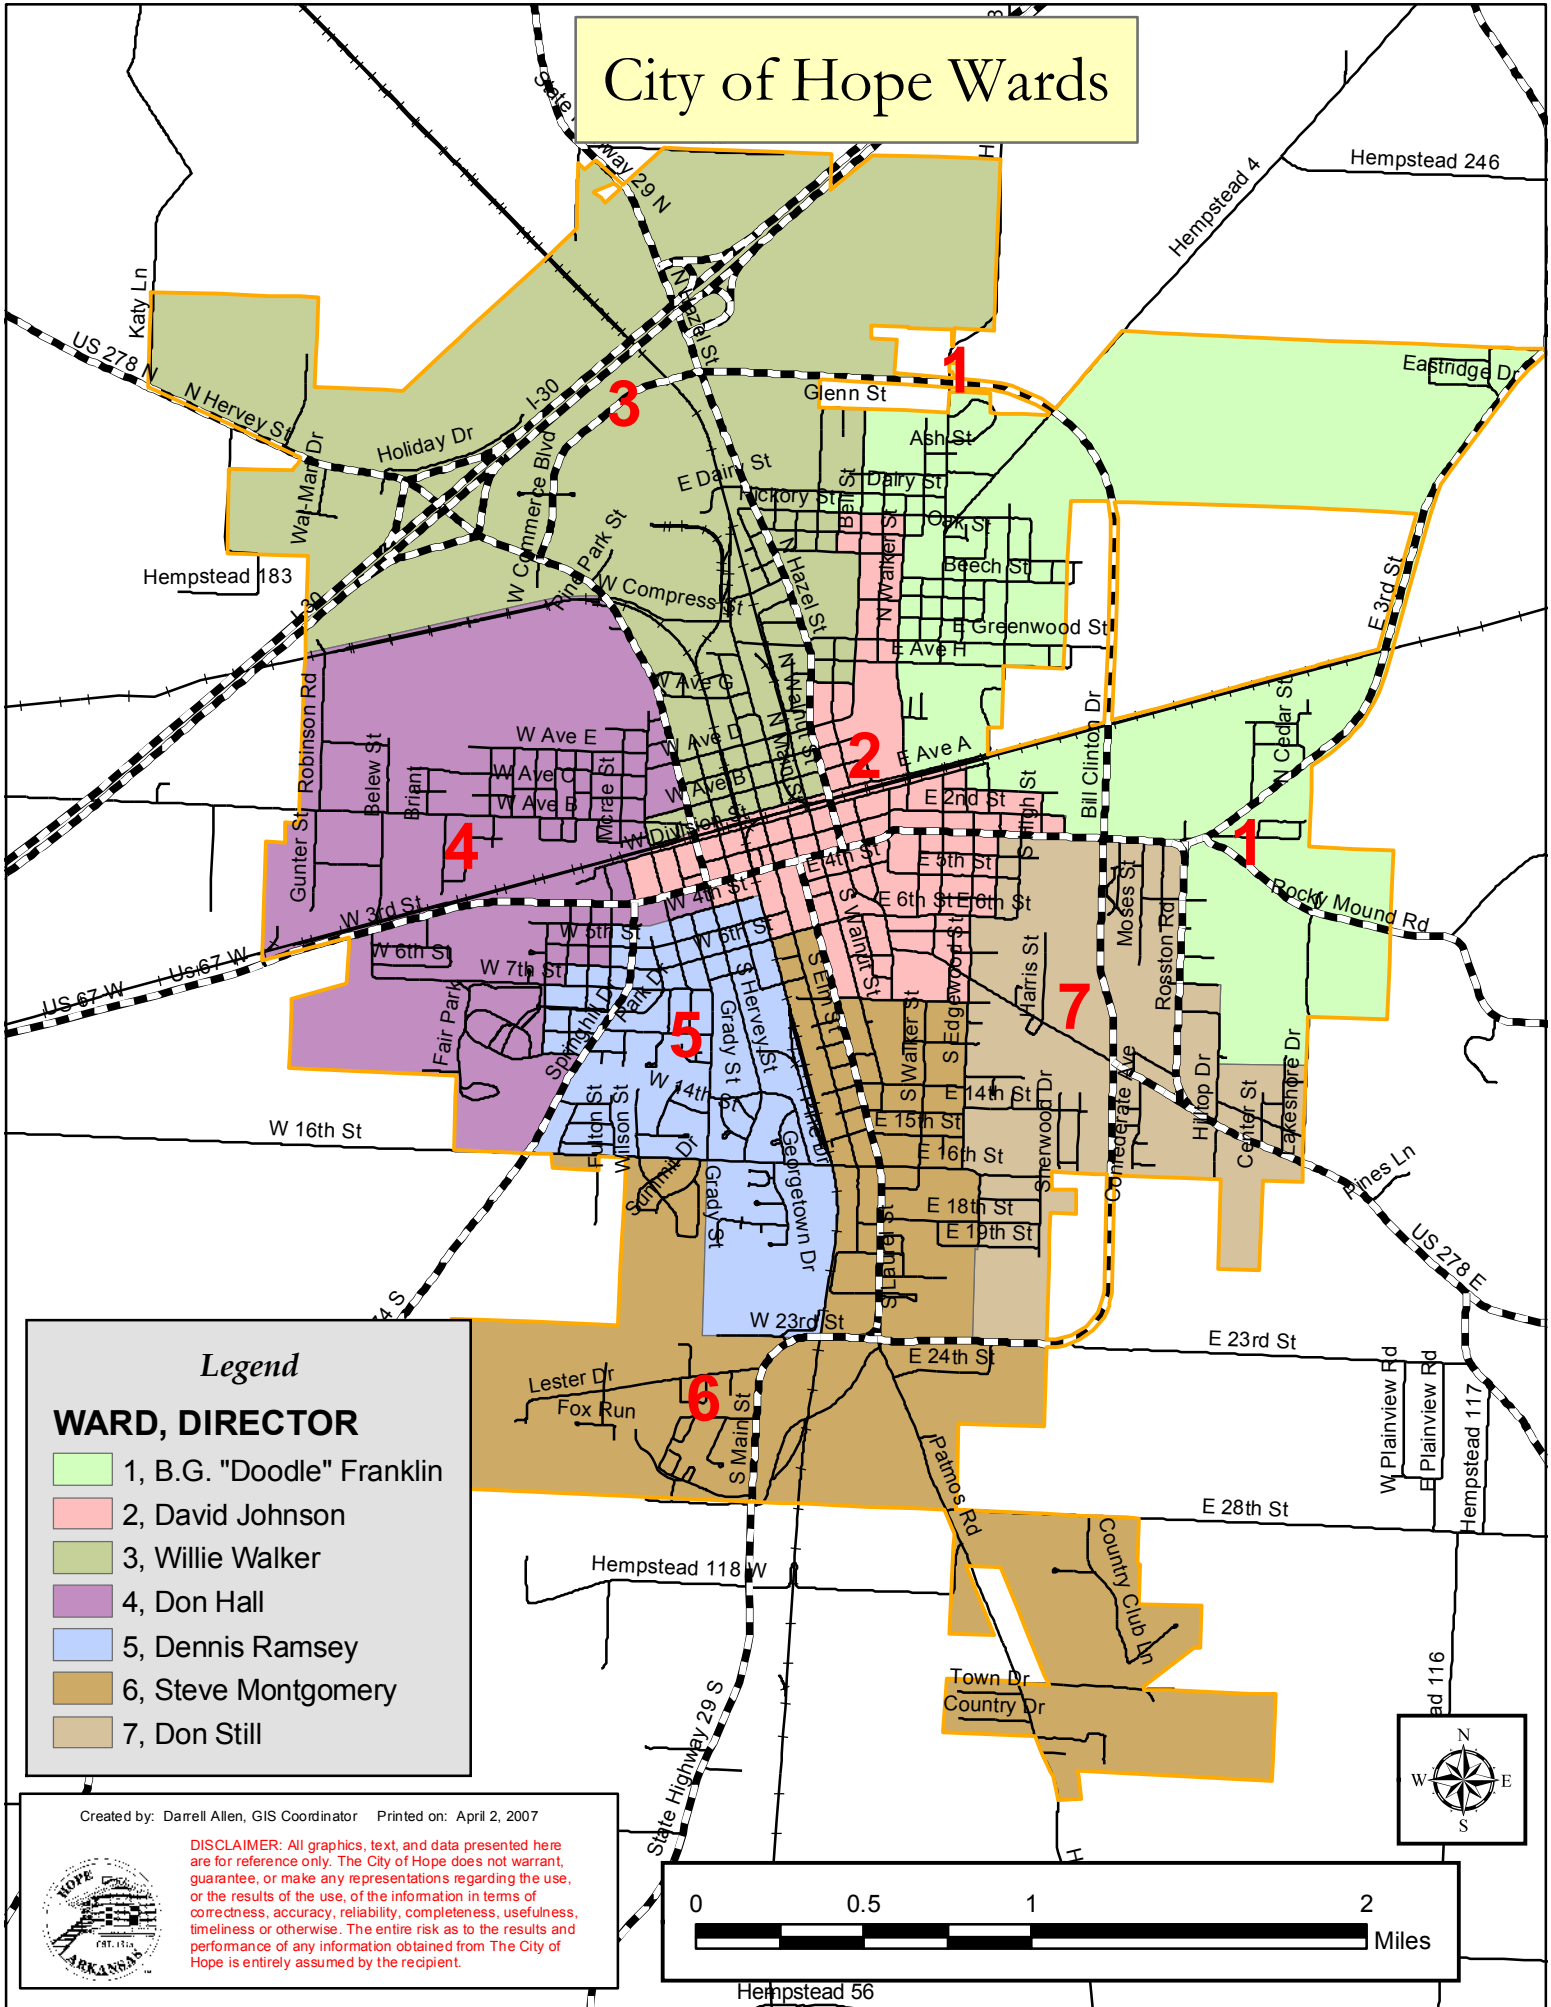

# City of Hope Wards

## Legend

### WARD, DIRECTOR

- 1, B.G. "Doodle" Franklin
- 2, David Johnson
- 3, Willie Walker
- 4, Don Hall
- 5, Dennis Ramsey
- 6, Steve Montgomery
- 7, Don Still

Created by: Darrell Allen, GIS Coordinator Printed on: April 2, 2007

Hempstead 56