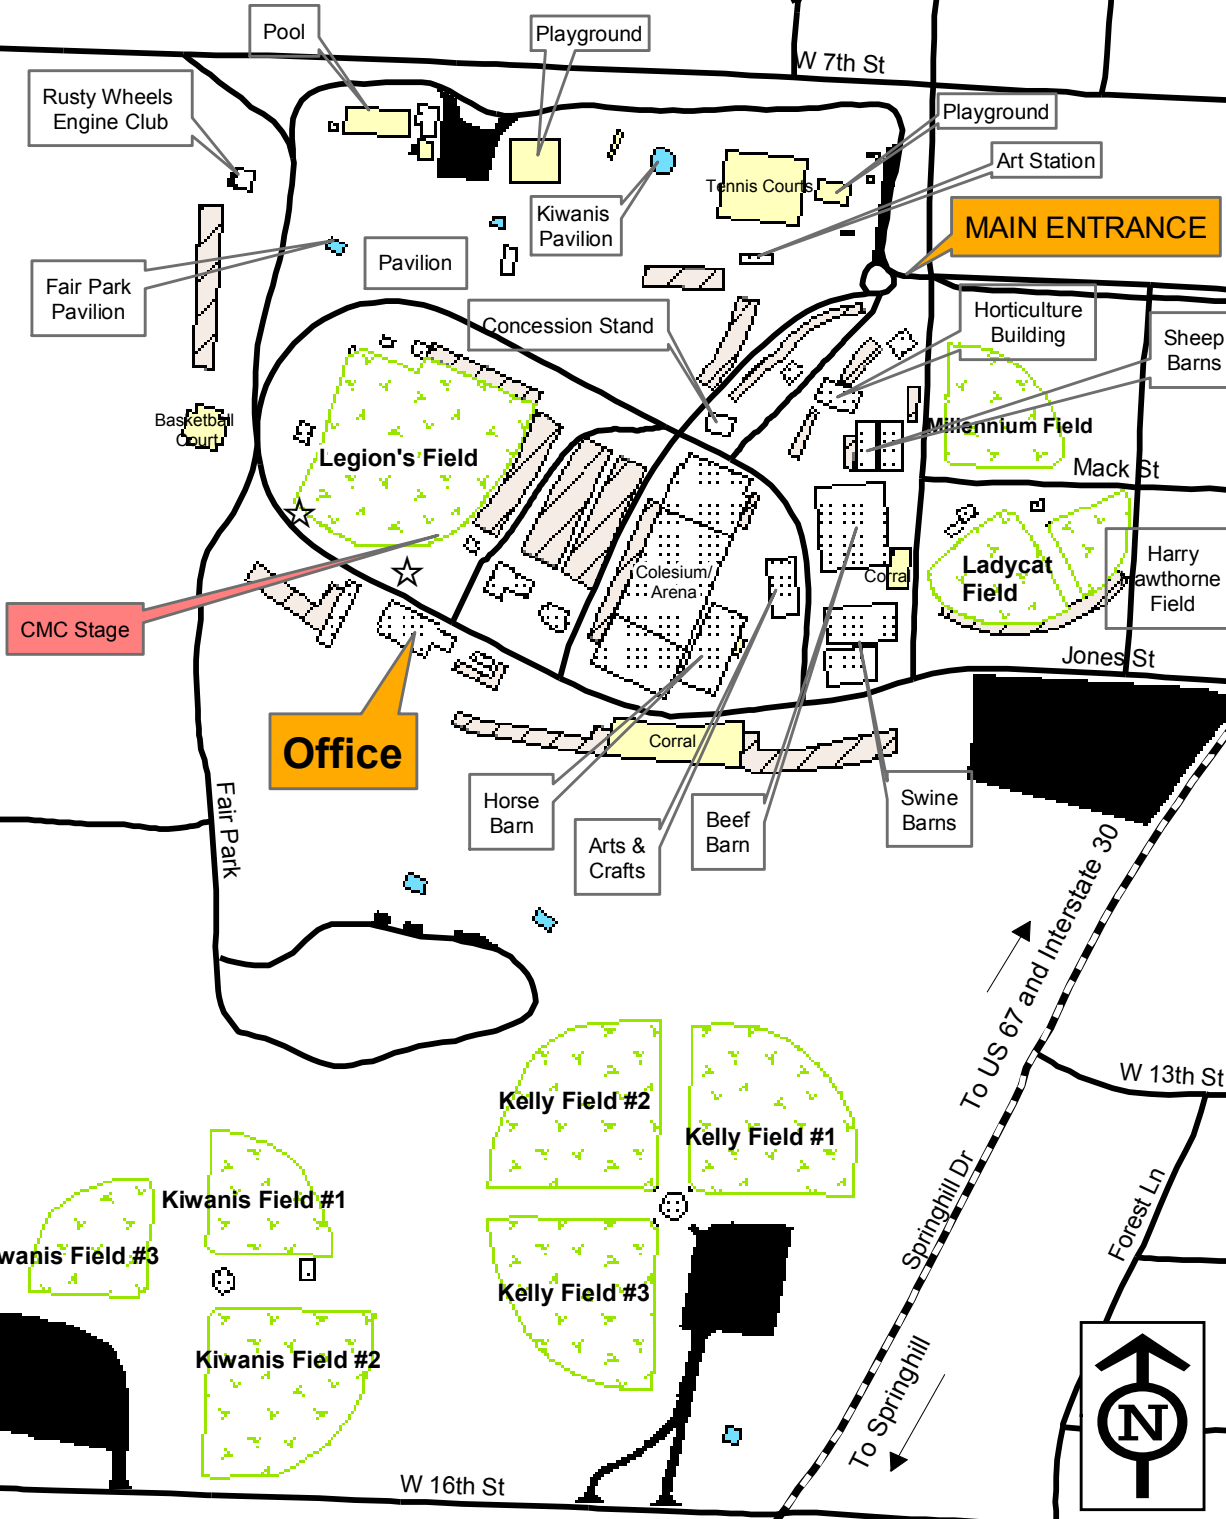

CITY OF HOPE'S FAIR PARK FACILITIES

Legend

- ☆ RV Dump
- RV Parking
- Ball Field
- Building
- Other Recreation
- Parking
- Pavilion

Created by: Darrell Allen, GIS Coordinator Printed on: August 6, 2009

DISCLAIMER: All graphics, text, and data presented here are for reference only. The City of Hope does not warrant, guarantee, or make any representations regarding the use, or the results of the use, of the information in terms of correctness, accuracy, reliability, completeness, usefulness, timeliness or otherwise. The entire risk as to the results and performance of any information obtained from The City of Hope is entirely assumed by the recipient.