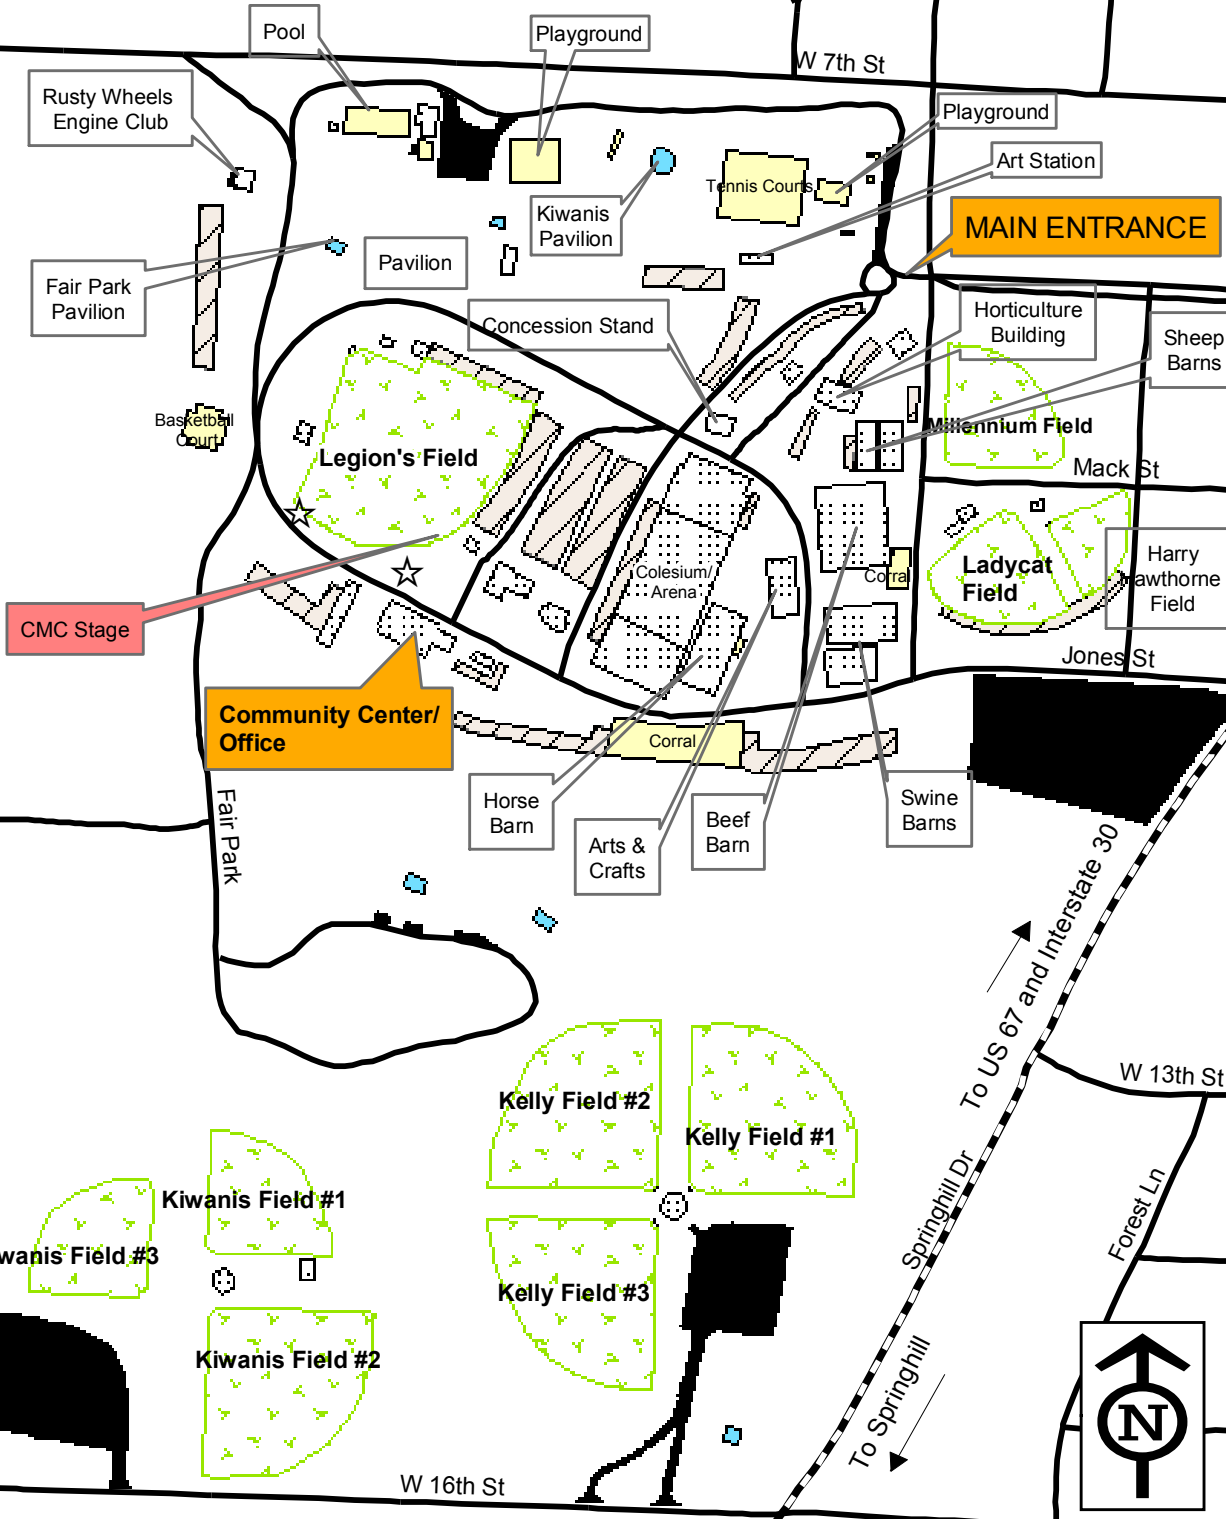

# CITY OF HOPE'S FAIR PARK FACILITIES

**Legend**

- ☆ RV Dump
- ▨ RV Parking
- ▭ Ball Field
- ▤ Building
- ▭ Other Recreation
- ▭ Parking
- ▭ Pavilion

Created by: Darrell Allen, GIS Coordinator Printed on: August 6, 2009