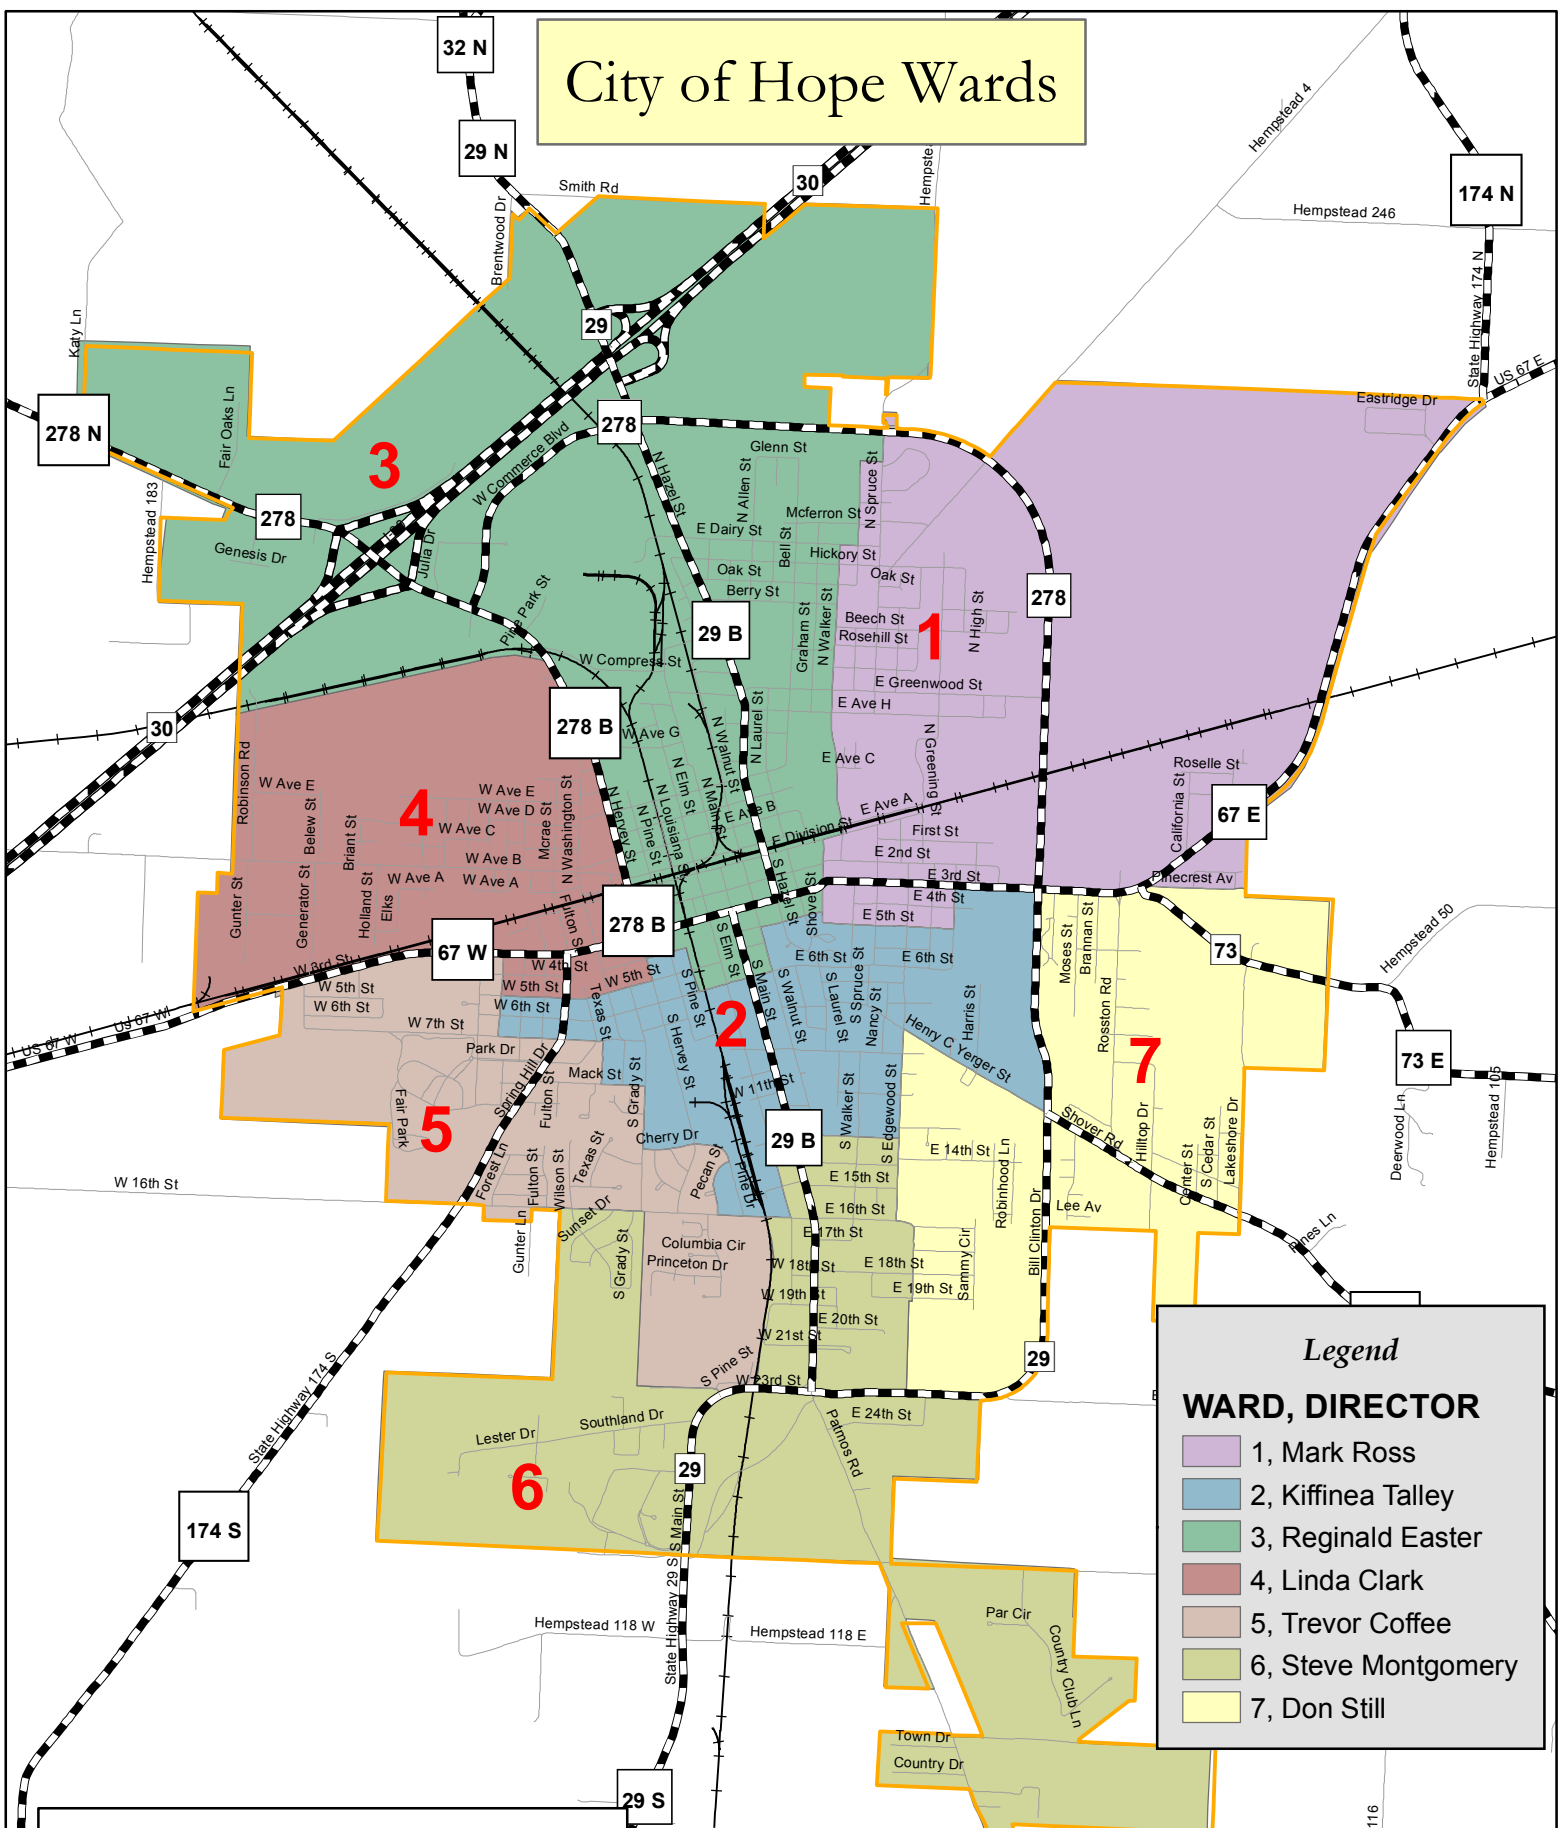

City of Hope Wards

Legend

WARD, DIRECTOR

- 1, Mark Ross
- 2, Kiffinea Talley
- 3, Reginald Easter
- 4, Linda Clark
- 5, Trevor Coffee
- 6, Steve Montgomery
- 7, Don Still

Created by: Darrell Allen, GIS Coordinator Printed on: 1/17/2019

DISCLAIMER: All graphics, text, and data presented here are for reference only. The City of Hope does not warrant, guarantee, or make any representations regarding the use, or the results of the use, of the information in terms of correctness, accuracy, reliability, completeness, usefulness, timeliness or otherwise. The entire risk as to the results and performance of any information obtained from The City of Hope is entirely assumed by the recipient.