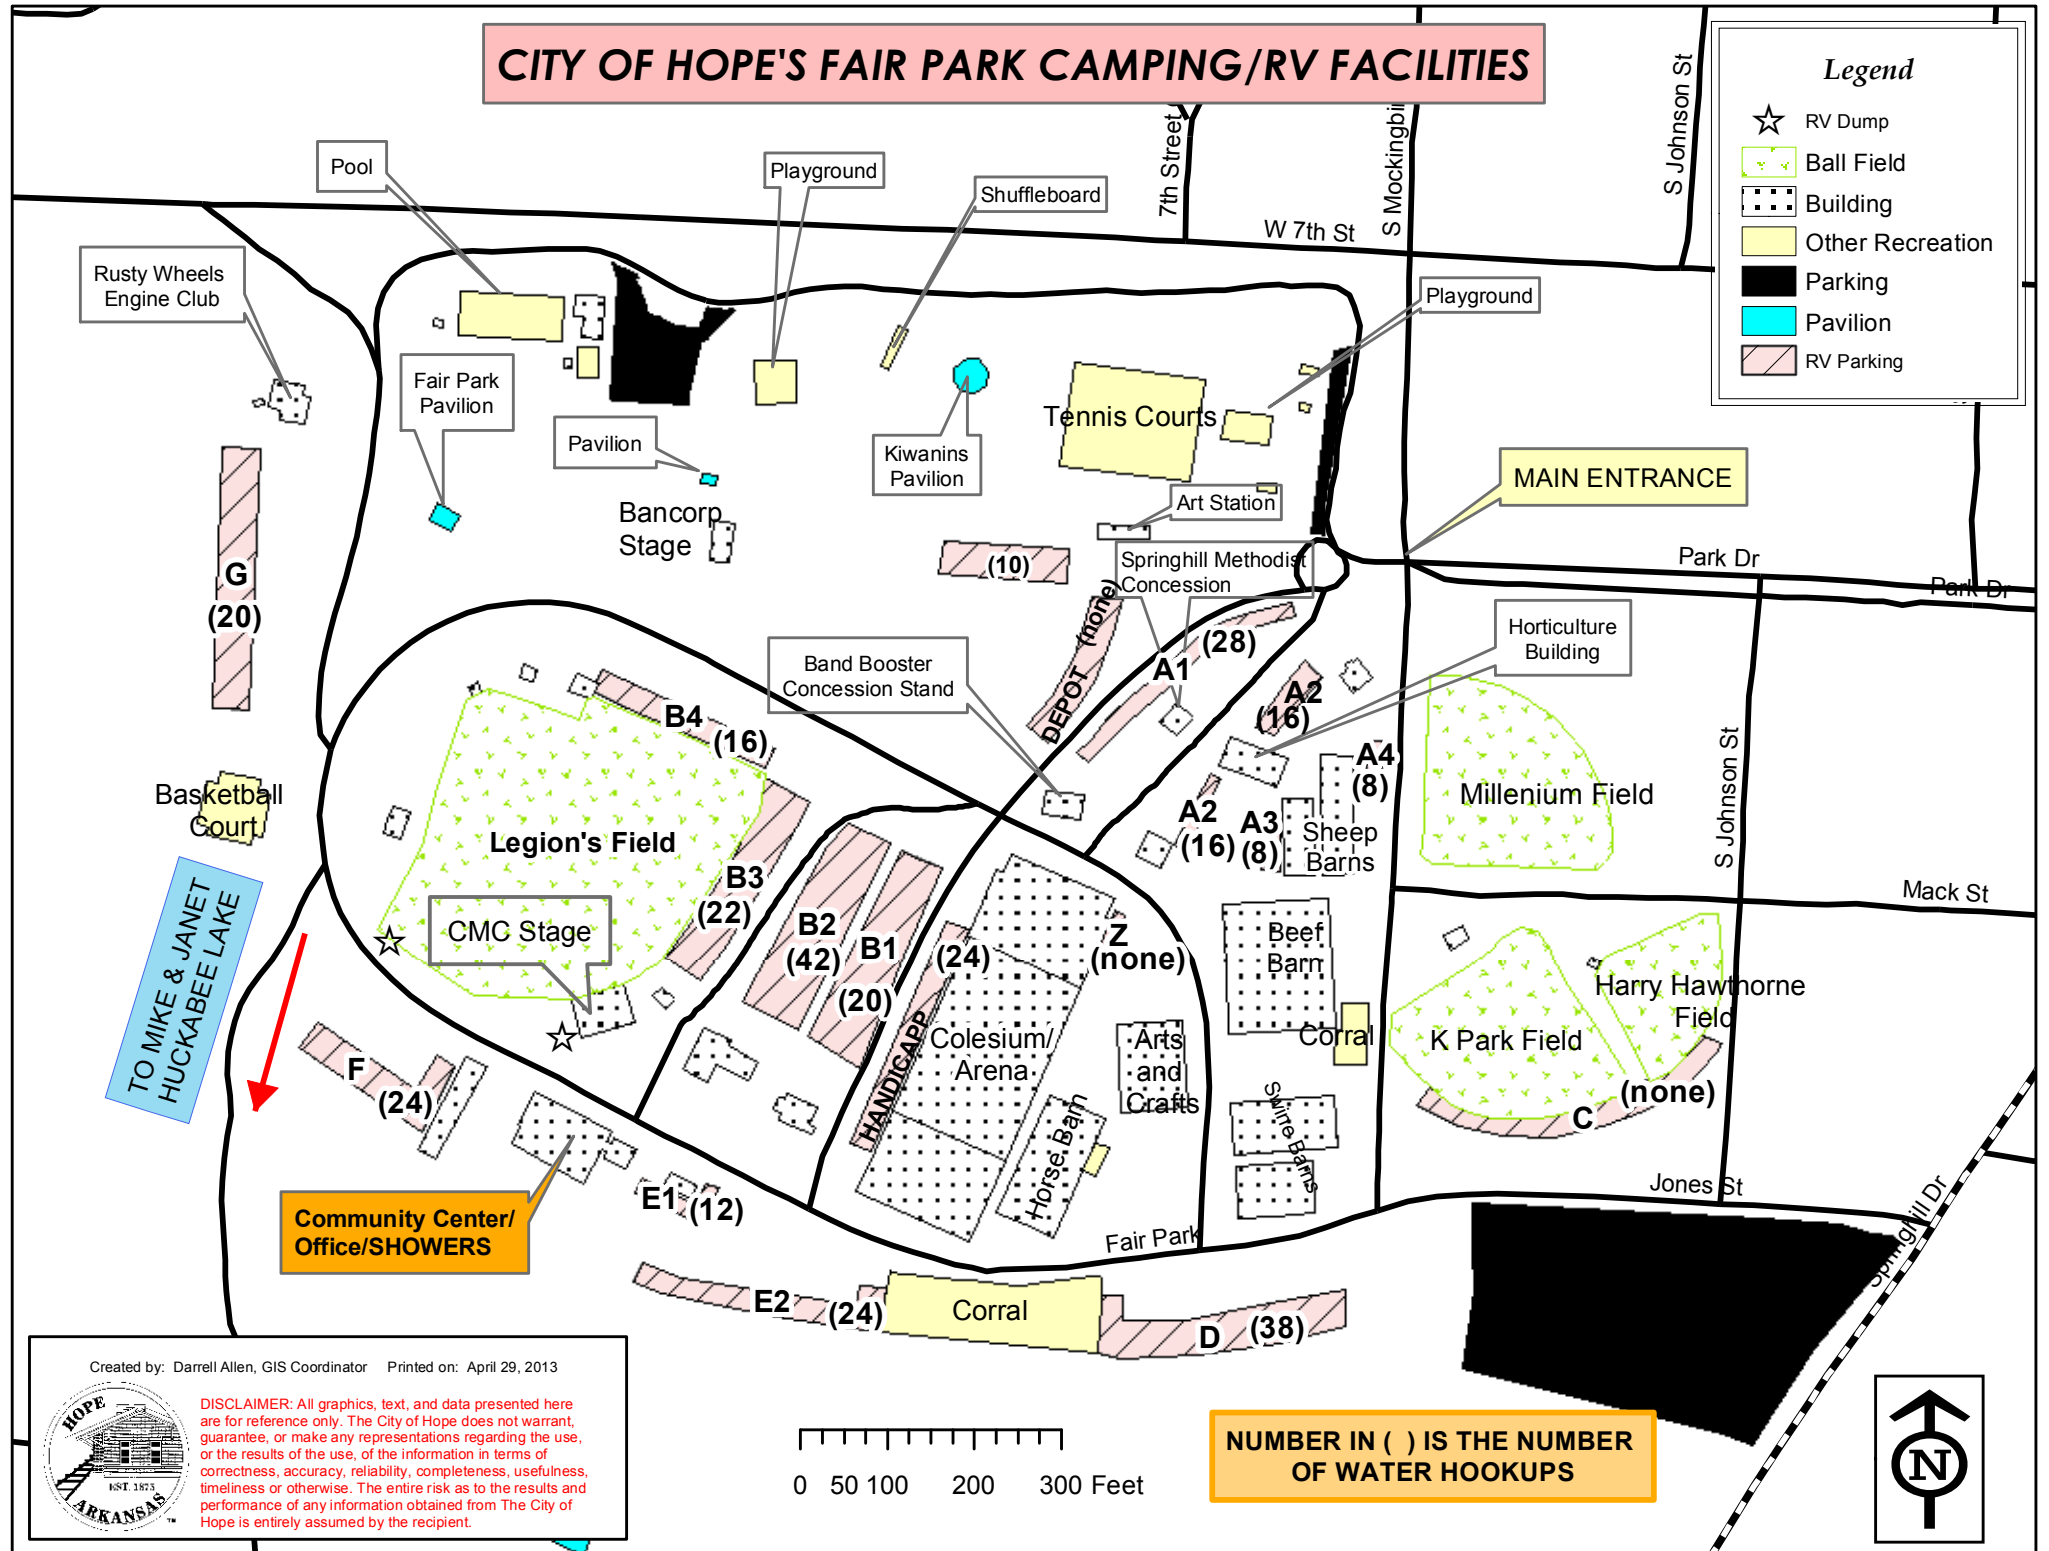

CITY OF HOPE'S FAIR PARK CAMPING/RV FACILITIES

Legend

- ☆ RV Dump
- ▭ (Green with dots) Ball Field
- ▭ (Black with dots) Building
- ▭ (Yellow) Other Recreation
- ▭ (Black) Parking
- ▭ (Cyan) Pavilion
- ▭ (Pink with diagonal lines) RV Parking

TO MIKE & JANET HUCKABEE LAKE

NUMBER IN () IS THE NUMBER OF WATER HOOKUPS

Created by: Darrell Allen, GIS Coordinator Printed on: April 29, 2013

DISCLAIMER: All graphics, text, and data presented here are for reference only. The City of Hope does not warrant, guarantee, or make any representations regarding the use, or the results of the use, of the information in terms of correctness, accuracy, reliability, completeness, usefulness, timeliness or otherwise. The entire risk as to the results and performance of any information obtained from The City of Hope is entirely assumed by the recipient.